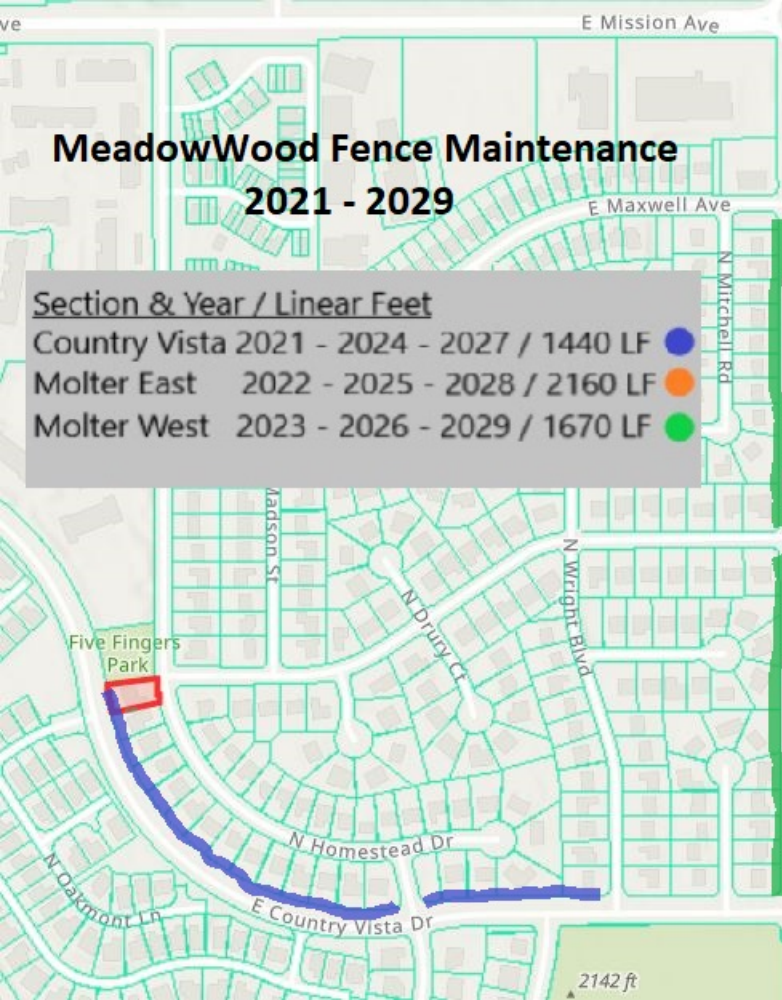

MeadowWood Fence Maintenance 2021 - 2029

Section & Year / Linear Feet

- Country Vista 2021 - 2024 - 2027 / 1440 LF ●
- Molter East 2022 - 2025 - 2028 / 2160 LF ●
- Molter West 2023 - 2026 - 2029 / 1670 LF ●

Valleyway & Settler Intersection